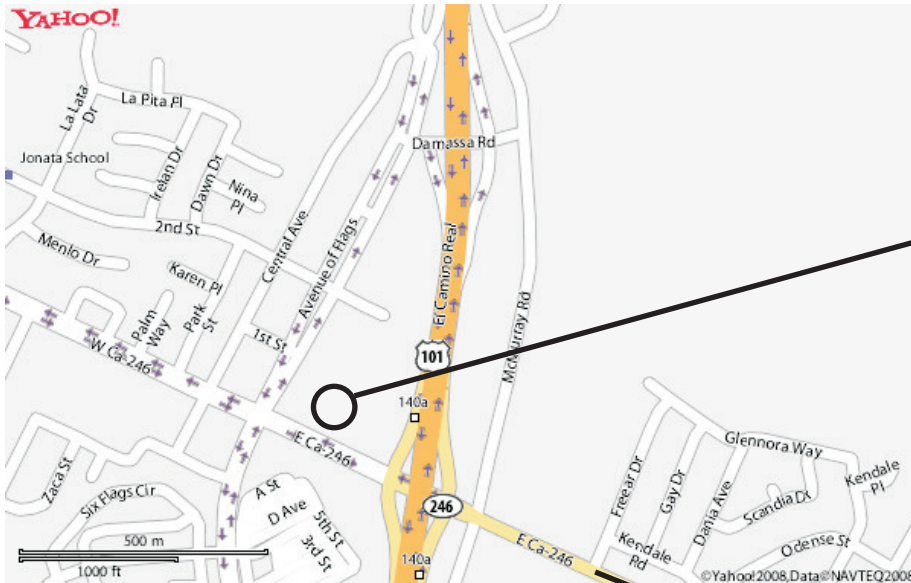

Mileage to Solvang	
Reno	493
Sacramento.....	359
San Francisco	297
San Jose	251
Modesto.....	284
Bakersfield	160
Los Angeles	128
San Diego	252
Las Vegas	503
Phoenix.....	684

Your mileage may vary (wink)

Buellton

Hotel and Banquet

Solvang

Show field

To Solvang

To Buellton