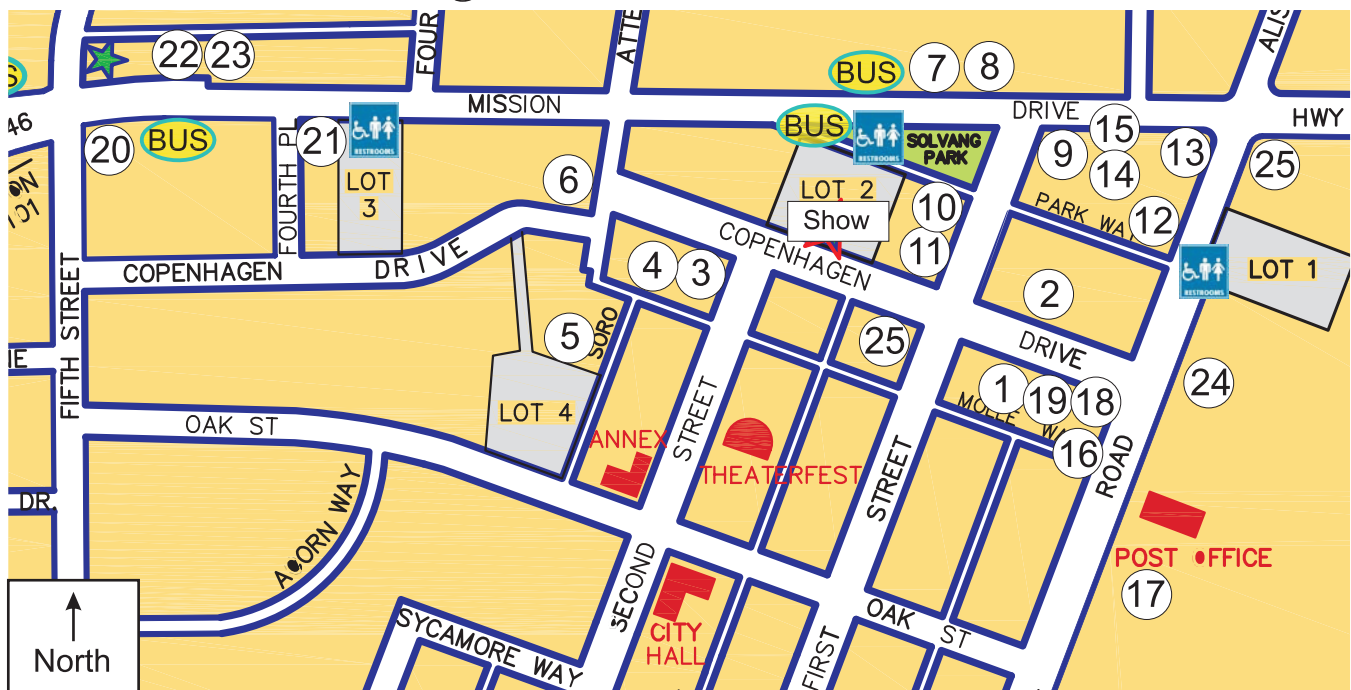

Sweet Dreams Ice Cream • 40 cents off ice cream • Copenhagen Drive

Solvang Trolley Company • discount rides • next to show field

## Solvang Restaurants and Services

- |                                   |                                       |
|-----------------------------------|---------------------------------------|
| 1 - Solvang Restaurant - B/L/D*   | 15 - Bulldog Café                     |
| 2 - Belgian Café - B/L            | 16 - Don Jose, Mexican - L            |
| 3 - Heidelberg* - L/D             | 17 - The Meadows                      |
| 4 - Sweet Dreams, fudge/ice cream | 18 - Red Viking - B/L/D               |
| 5 - Manny's, Mexican food - L/D   | 19 - Danish Mill, bakery, coffee shop |
| 6 - Greenhouse Café - B/L         | 20 - Big Bopper Drive In - L/D        |
| 7 - Subway - L/D                  | 21 - The Little Mermaid* - B/L/D      |
| 8 - The Mustard Seed - B/L/D      | 22 - Paula's Pancake House            |
| 9 - Café Angelica - L             | 23 - Olsen's Bakery/Coffee shop       |
| 10 - The Mandarin Touch - B/L/D   | 24 - Solvang Bakery                   |
| 11 - Panino, sandwiches           | 25 - Banks/ATMs                       |
| 12 - Bit O'Denmark* - L/D         | B/L/D = Breakfast/Lunch/Dinner        |
| 13 - Cabernet Bistro              | * = We've tried this restaurant and   |
| 14 - The Euro, sandwiches         | recommend it                          |